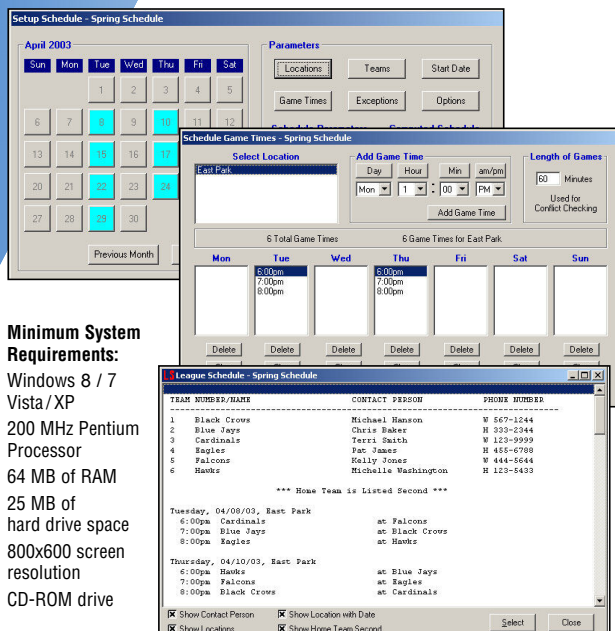

Easy to Use!

Even with all these features, League Scheduler is very easy to use. You'll be setting up conflict free schedules and printing reports in minutes. Plus, you can always receive free technical support from All-Pro Software.

To find out more about our Statistics Tracking and Scheduling Software visit www.allprosoftware.com.